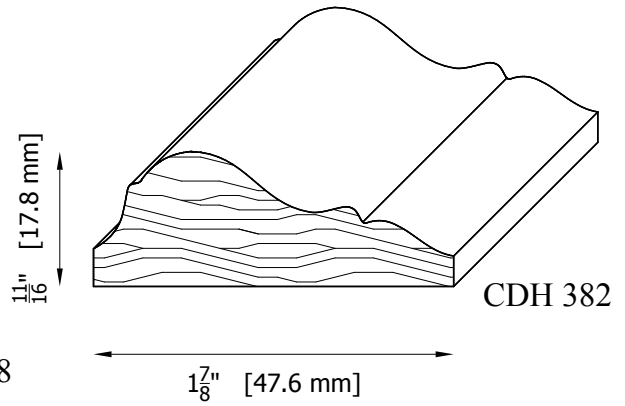

CHATEAU CHAIR MOULDING PATTERNS

CDH 325-A W: $2 \frac{3}{8}" \times \frac{3}{8}"$
[61.0 x 10.0 mm]

CDH 325-B W: $3 \frac{1}{8}" \times \frac{3}{8}"$
[79.4 x 10.0 mm]

CDH 326 W: $6" \times 1 \frac{1}{16}"$
[152.4 x 27.0 mm]

CDH 340-A W: $2 \frac{1}{2}" \times \frac{13}{16}"$
[64.0 x 21.0 mm]

CDH 341 W: $2 \frac{1}{8}" \times \frac{3}{8}"$
[53.6 x 9.5 mm]

CDH 364 W: $1 \frac{3}{4}" \times \frac{3}{8}"$
[44.2 x 9.5 mm]

CHATEAU CHAIR MOULDING PATTERNS

CHATEAU CHAIR MOULDING PATTERNS

CHATEAU CHAIR MOULDING PATTERNS

CHATEAU CHAIR MOULDING PATTERNS

CHATEAU CHAIR MOULDING PATTERNS

CDH 306-A W: 4" x 13/16"
[101.6 x 20.6 mm]
Back reveal

CDH 306-B W: 2 1/2" x 1"
[63.5 x 25.4 mm]
NO Back reveal