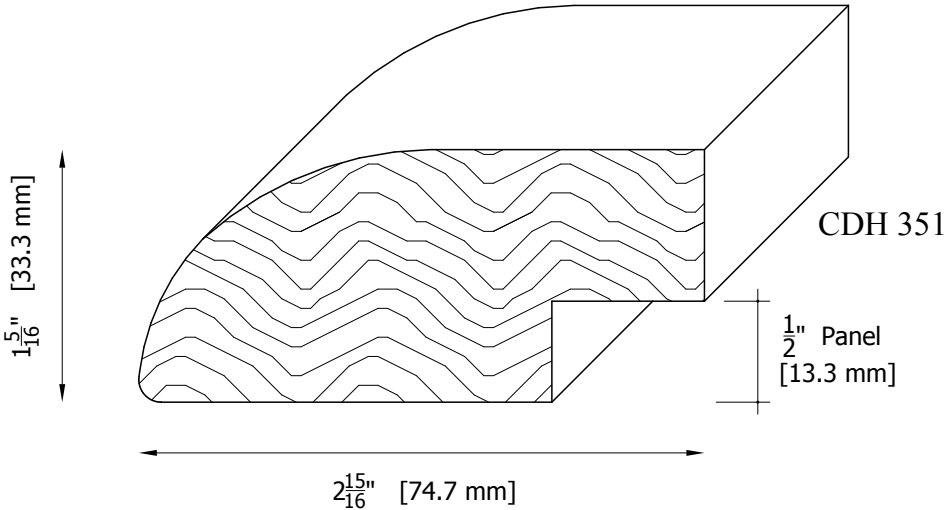

CHATEAU CHAIR MOULDING PATTERNS