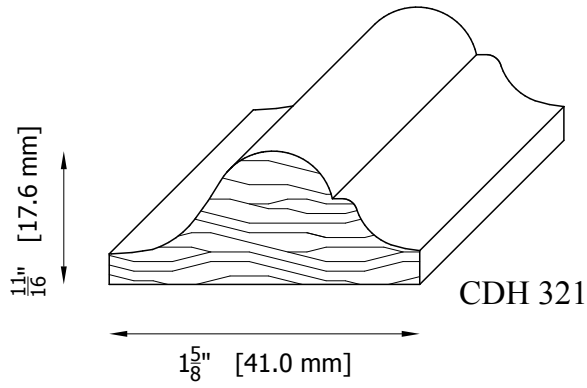

CHATEAU CHAIR MOULDING PATTERNS