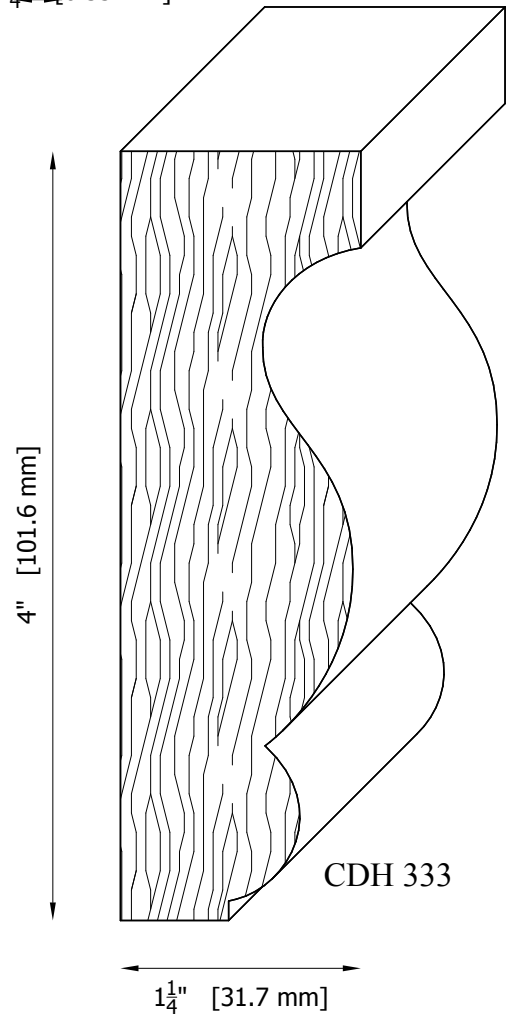

CHATEAU CHAIR MOULDING PATTERNS

CDH 325-A W: $2 \frac{3}{8}" \times \frac{3}{8}"$
[61.0 x 10.0 mm]

CDH 325-B W: $3 \frac{1}{8}" \times \frac{3}{8}"$
[79.4 x 10.0 mm]

CDH 326 W: $6" \times 1 \frac{1}{16}"$
[152.4 x 27.0 mm]

CDH 340-A W: $2 \frac{1}{2}" \times \frac{13}{16}"$
[64.0 x 21.0 mm]

CDH 341 W: $2 \frac{1}{8}" \times \frac{3}{8}"$
[53.6 x 9.5 mm]

CDH 364 W: $1 \frac{3}{4}" \times \frac{3}{8}"$
[44.2 x 9.5 mm]

CHATEAU CHAIR MOULDING PATTERNS

CHATEAU CHAIR MOULDING PATTERNS

CHATEAU CHAIR MOULDING PATTERNS

CHATEAU CHAIR MOULDING PATTERNS

CHATEAU CHAIR MOULDING PATTERNS

CDH 306-A W: 4" x 13/16"
[101.6 x 20.6 mm]
Back reveal

CDH 306-B W: 2 1/2" x 1"
[63.5 x 25.4 mm]
NO Back reveal

CHATEAU CHAIR MOULDING PATTERNS

CHATEAU CHAIR MOULDING PATTERNS

CHATEAU CHAIR MOULDING PATTERNS

CDH 348

CDH 348-A W: $5\frac{5}{8}$ " x $1\frac{1}{2}$ "
[142.9 x 38.1 mm]

CHATEAU CHAIR MOULDING PATTERNS