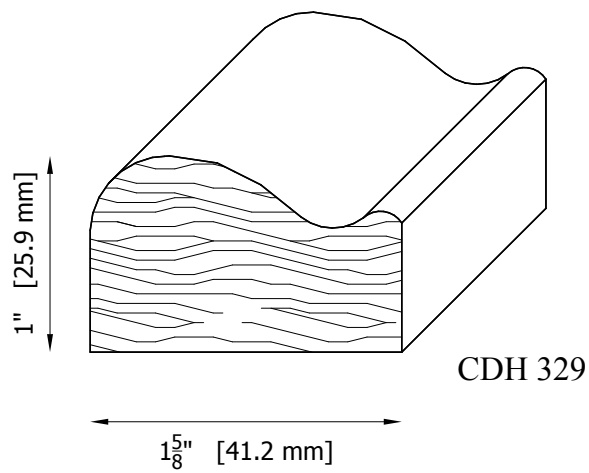

CHATEAU CHAIR MOULDING PATTERNS

CDH 325-A W: $2 \frac{3}{8}" \times \frac{3}{8}"$
[61.0 x 10.0 mm]

CDH 325-B W: $3 \frac{1}{8}" \times \frac{3}{8}"$
[79.4 x 10.0 mm]

CDH 326 W: $6" \times 1 \frac{1}{16}"$
[152.4 x 27.0 mm]

CDH 340-A W: $2 \frac{1}{2}" \times \frac{13}{16}"$
[64.0 x 21.0 mm]

CDH 341 W: $2 \frac{1}{8}" \times \frac{3}{8}"$
[53.6 x 9.5 mm]

CDH 364 W: $1 \frac{3}{4}" \times \frac{3}{8}"$
[44.2 x 9.5 mm]

CHATEAU CHAIR MOULDING PATTERNS

CHATEAU CHAIR MOULDING PATTERNS

CHATEAU CHAIR MOULDING PATTERNS

CHATEAU CHAIR MOULDING PATTERNS

CHATEAU CHAIR MOULDING PATTERNS

CDH 306-A W: 4" x 13/16"
[101.6 x 20.6 mm]
Back reveal

CDH 306-B W: 2 1/2" x 1"
[63.5 x 25.4 mm]
NO Back reveal