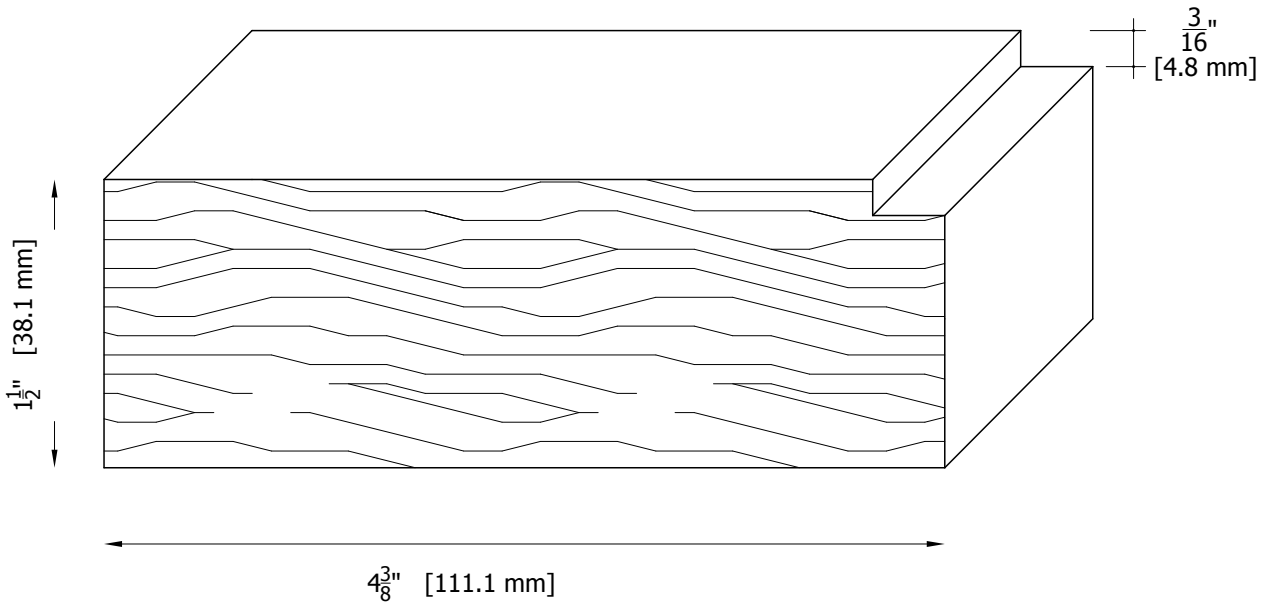

CHATEAU CHAIR MOULDING PATTERNS

CHATEAU CHAIR MOULDING PATTERNS

CHATEAU CHAIR MOULDING PATTERNS

CDH 348

CDH 348-A W: $5\frac{5}{8}$ " x $1\frac{1}{2}$ "
[142.9 x 38.1 mm]

CHATEAU CHAIR MOULDING PATTERNS