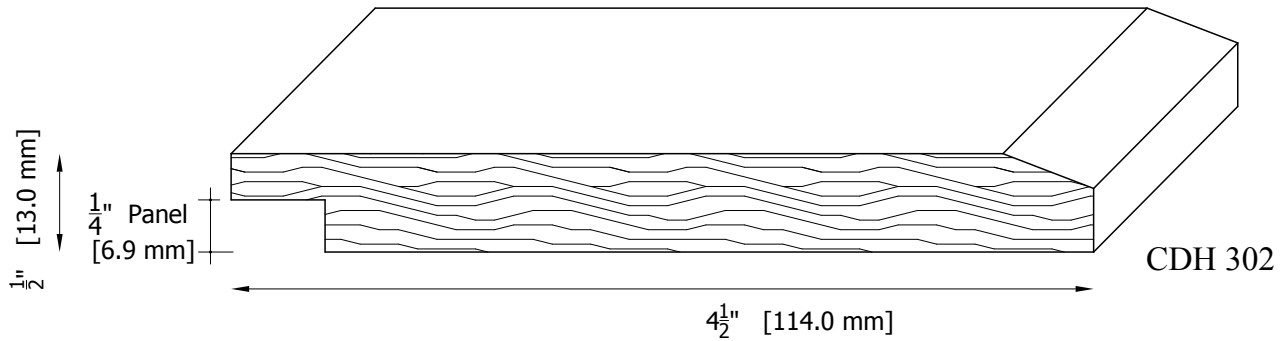

CHATEAU CHAIR MOULDING PATTERNS

CHATEAU CHAIR MOULDING PATTERNS

CHATEAU CHAIR MOULDING PATTERNS

CHATEAU CHAIR MOULDING PATTERNS

CDH 306-A W: 4" x 13/16"
[101.6 x 20.6 mm]
Back reveal

CDH 306-B W: 2 1/2" x 1"
[63.5 x 25.4 mm]
NO Back reveal