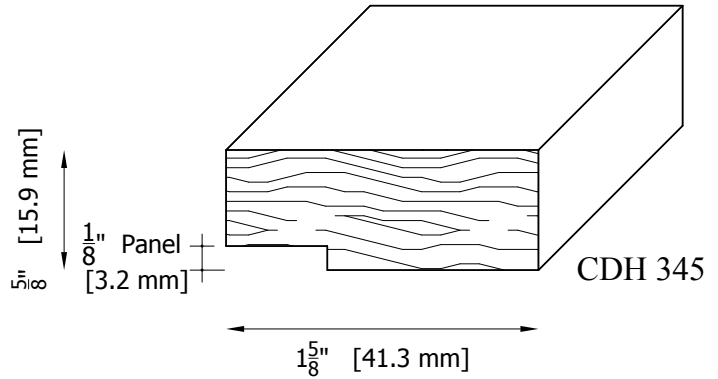

CHATEAU CHAIR MOULDING PATTERNS