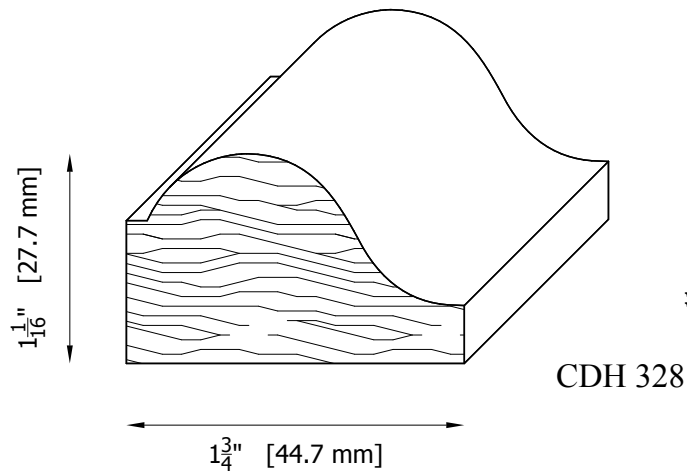

CHATEAU CHAIR MOULDING PATTERNS

CDH 325-A W: $2 \frac{3}{8}" \times \frac{3}{8}"$
[61.0 x 10.0 mm]

CDH 325-B W: $3 \frac{1}{8}" \times \frac{3}{8}"$
[79.4 x 10.0 mm]

CDH 326 W: $6" \times 1 \frac{1}{16}"$
[152.4 x 27.0 mm]

CDH 340-A W: $2 \frac{1}{2}" \times \frac{13}{16}"$
[64.0 x 21.0 mm]

CDH 341 W: $2 \frac{1}{8}" \times \frac{3}{8}"$
[53.6 x 9.5 mm]

CDH 364 W: $1 \frac{3}{4}" \times \frac{3}{8}"$
[44.2 x 9.5 mm]

CHATEAU CHAIR MOULDING PATTERNS

CHATEAU CHAIR MOULDING PATTERNS

CHATEAU CHAIR MOULDING PATTERNS

CHATEAU CHAIR MOULDING PATTERNS

CHATEAU CHAIR MOULDING PATTERNS

CDH 306-A W: 4" x 13/16"
[101.6 x 20.6 mm]
Back reveal

CDH 306-B W: 2 1/2" x 1"
[63.5 x 25.4 mm]
NO Back reveal