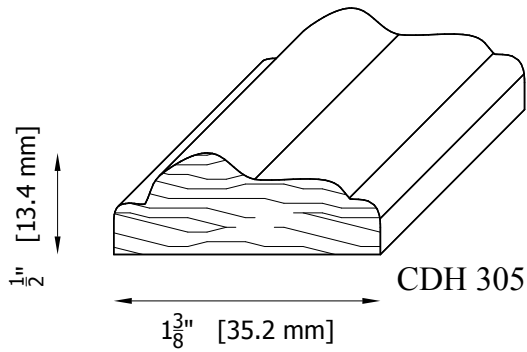

CHATEAU CHAIR MOULDING PATTERNS

CDH 325-A W: $2 \frac{3}{8}" \times \frac{3}{8}"$
[61.0 x 10.0 mm]

CDH 325-B W: $3 \frac{1}{8}" \times \frac{3}{8}"$
[79.4 x 10.0 mm]

CDH 326 W: $6" \times 1 \frac{1}{16}"$
[152.4 x 27.0 mm]

CDH 340-A W: $2 \frac{1}{2}" \times \frac{13}{16}"$
[64.0 x 21.0 mm]

CDH 341 W: $2 \frac{1}{8}" \times \frac{3}{8}"$
[53.6 x 9.5 mm]

CDH 364 W: $1 \frac{3}{4}" \times \frac{3}{8}"$
[44.2 x 9.5 mm]

CHATEAU CHAIR MOULDING PATTERNS

CHATEAU CHAIR MOULDING PATTERNS

CHATEAU CHAIR MOULDING PATTERNS

CHATEAU CHAIR MOULDING PATTERNS

CHATEAU CHAIR MOULDING PATTERNS

CDH 306-A W: 4" x 13/16"
[101.6 x 20.6 mm]
Back reveal

CDH 306-B W: 2 1/2" x 1"
[63.5 x 25.4 mm]
NO Back reveal