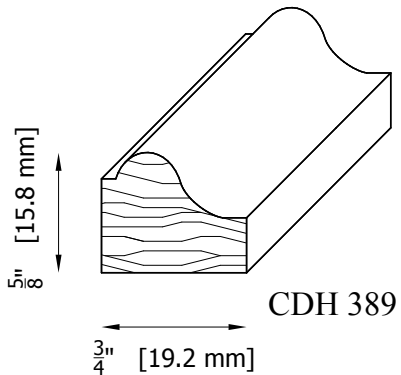

CHATEAU CHAIR MOULDING PATTERNS

CDH 325-A W: $2 \frac{3}{8}" \times \frac{3}{8}"$
[61.0 x 10.0 mm]

CDH 325-B W: $3 \frac{1}{8}" \times \frac{3}{8}"$
[79.4 x 10.0 mm]

CDH 326 W: $6" \times 1 \frac{1}{16}"$
[152.4 x 27.0 mm]

CDH 340-A W: $2 \frac{1}{2}" \times \frac{13}{16}"$
[64.0 x 21.0 mm]

CDH 341 W: $2 \frac{1}{8}" \times \frac{3}{8}"$
[53.6 x 9.5 mm]

CDH 364 W: $1 \frac{3}{4}" \times \frac{3}{8}"$
[44.2 x 9.5 mm]

CHATEAU CHAIR MOULDING PATTERNS

CHATEAU CHAIR MOULDING PATTERNS

CHATEAU CHAIR MOULDING PATTERNS

CHATEAU CHAIR MOULDING PATTERNS

CHATEAU CHAIR MOULDING PATTERNS

CDH 306-A W: 4" x 13/16"
[101.6 x 20.6 mm]
Back reveal

CDH 306-B W: 2 1/2" x 1"
[63.5 x 25.4 mm]
NO Back reveal