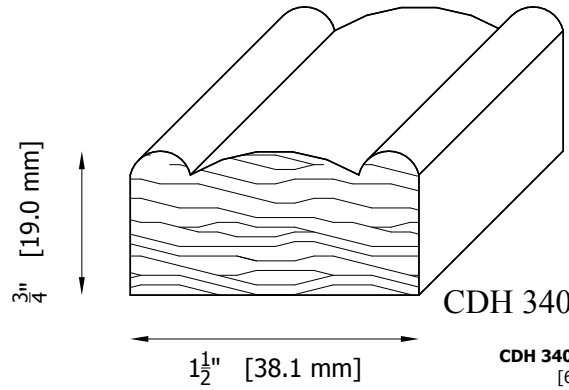

CHATEAU CHAIR MOULDING PATTERNS

CDH 325-A W: $2 \frac{3}{8}" \times \frac{3}{8}"$
[61.0 x 10.0 mm]

CDH 325-B W: $3 \frac{1}{8}" \times \frac{3}{8}"$
[79.4 x 10.0 mm]

CDH 326 W: $6" \times 1 \frac{1}{16}"$
[152.4 x 27.0 mm]

CDH 340-A W: $2 \frac{1}{2}" \times \frac{13}{16}"$
[64.0 x 21.0 mm]

CDH 341 W: $2 \frac{1}{8}" \times \frac{3}{8}"$
[53.6 x 9.5 mm]

CDH 364 W: $1 \frac{3}{4}" \times \frac{3}{8}"$
[44.2 x 9.5 mm]

CHATEAU CHAIR MOULDING PATTERNS

CHATEAU CHAIR MOULDING PATTERNS

CHATEAU CHAIR MOULDING PATTERNS

CHATEAU CHAIR MOULDING PATTERNS

CHATEAU CHAIR MOULDING PATTERNS

CDH 306-A W: 4" x 13/16"
[101.6 x 20.6 mm]
Back reveal

CDH 306-B W: 2 1/2" x 1"
[63.5 x 25.4 mm]
NO Back reveal