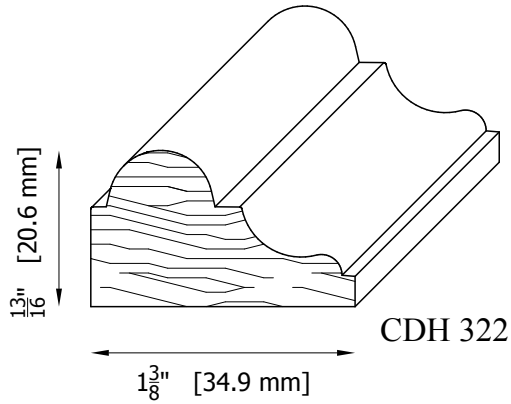

CHATEAU CHAIR MOULDING PATTERNS

CDH 325-A W: $2 \frac{3}{8}" \times \frac{3}{8}"$
[61.0 x 10.0 mm]

CDH 325-B W: $3 \frac{1}{8}" \times \frac{3}{8}"$
[79.4 x 10.0 mm]

CDH 326 W: $6" \times 1 \frac{1}{16}"$
[152.4 x 27.0 mm]

CDH 340-A W: $2 \frac{1}{2}" \times \frac{13}{16}"$
[64.0 x 21.0 mm]

CDH 341 W: $2 \frac{1}{8}" \times \frac{3}{8}"$
[53.6 x 9.5 mm]

CDH 364 W: $1 \frac{3}{4}" \times \frac{3}{8}"$
[44.2 x 9.5 mm]

CHATEAU CHAIR MOULDING PATTERNS

CHATEAU CHAIR MOULDING PATTERNS

CHATEAU CHAIR MOULDING PATTERNS

CHATEAU CHAIR MOULDING PATTERNS

CHATEAU CHAIR MOULDING PATTERNS

CDH 306-A W: 4" x 13/16"
[101.6 x 20.6 mm]
Back reveal

CDH 306-B W: 2 1/2" x 1"
[63.5 x 25.4 mm]
NO Back reveal