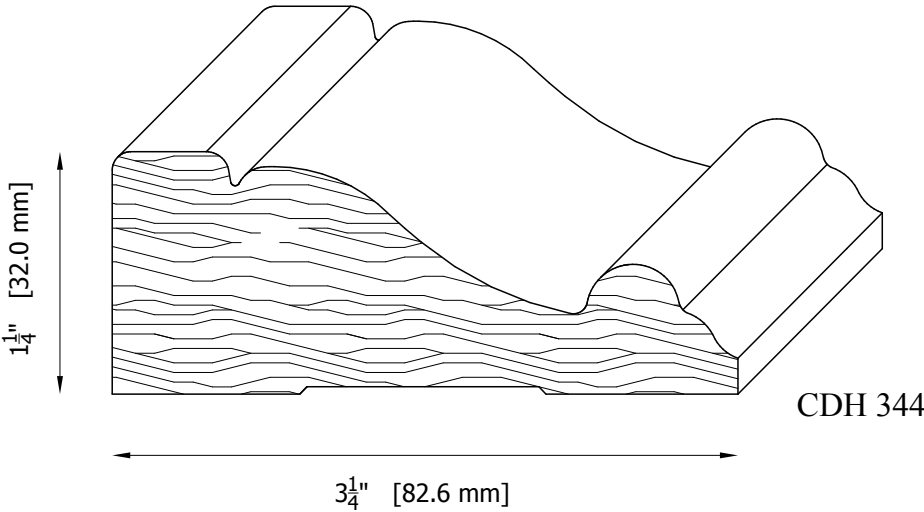

CHATEAU CHAIR MOULDING PATTERNS