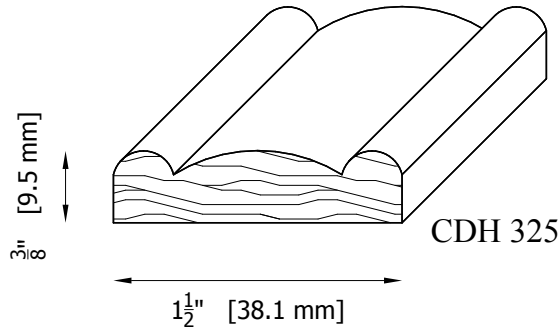

CHATEAU CHAIR MOULDING PATTERNS

CDH 325-A W: $2 \frac{3}{8}" \times \frac{3}{8}"$
[61.0 x 10.0 mm]

CDH 325-B W: $3 \frac{1}{8}" \times \frac{3}{8}"$
[79.4 x 10.0 mm]

CDH 326 W: $6" \times 1 \frac{1}{16}"$
[152.4 x 27.0 mm]

CDH 340-A W: $2 \frac{1}{2}" \times \frac{13}{16}"$
[64.0 x 21.0 mm]

CDH 341 W: $2 \frac{1}{8}" \times \frac{3}{8}"$
[53.6 x 9.5 mm]

CDH 364 W: $1 \frac{3}{4}" \times \frac{3}{8}"$
[44.2 x 9.5 mm]

CHATEAU CHAIR MOULDING PATTERNS

CHATEAU CHAIR MOULDING PATTERNS

CHATEAU CHAIR MOULDING PATTERNS

CHATEAU CHAIR MOULDING PATTERNS

CHATEAU CHAIR MOULDING PATTERNS

CDH 306-A W: 4" x 13/16"
[101.6 x 20.6 mm]
Back reveal

CDH 306-B W: 2 1/2" x 1"
[63.5 x 25.4 mm]
NO Back reveal