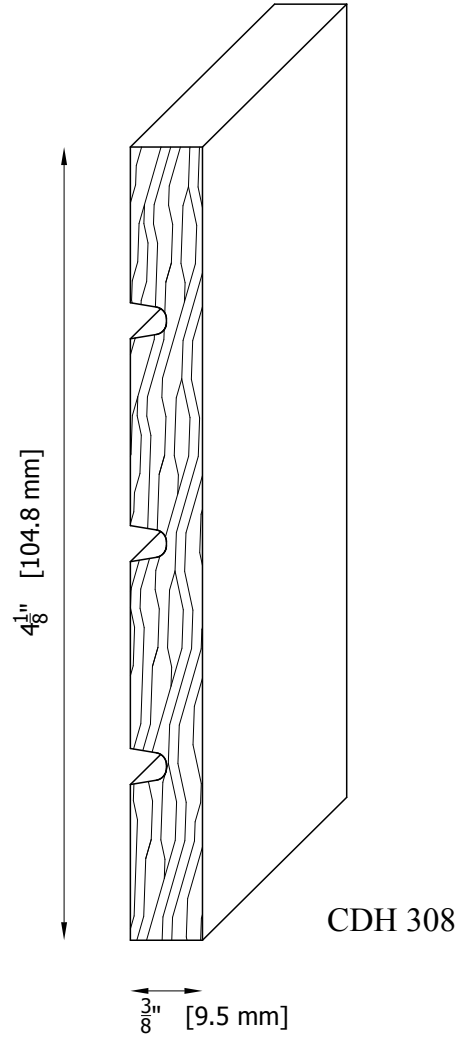

CHATEAU CHAIR MOULDING PATTERNS

CDH 325-A W: $2 \frac{3}{8}" \times \frac{3}{8}"$
[61.0 x 10.0 mm]

CDH 325-B W: $3 \frac{1}{8}" \times \frac{3}{8}"$
[79.4 x 10.0 mm]

CDH 326 W: $6" \times 1 \frac{1}{16}"$
[152.4 x 27.0 mm]

CDH 340-A W: $2 \frac{1}{2}" \times \frac{13}{16}"$
[64.0 x 21.0 mm]

CDH 341 W: $2 \frac{1}{8}" \times \frac{3}{8}"$
[53.6 x 9.5 mm]

CDH 364 W: $1 \frac{3}{4}" \times \frac{3}{8}"$
[44.2 x 9.5 mm]

CHATEAU CHAIR MOULDING PATTERNS

CHATEAU CHAIR MOULDING PATTERNS

CHATEAU CHAIR MOULDING PATTERNS

CHATEAU CHAIR MOULDING PATTERNS

CHATEAU CHAIR MOULDING PATTERNS

CDH 306-A W: 4" x 13/16"
[101.6 x 20.6 mm]
Back reveal

CDH 306-B W: 2 1/2" x 1"
[63.5 x 25.4 mm]
NO Back reveal

CHATEAU CHAIR MOULDING PATTERNS

CHATEAU CHAIR MOULDING PATTERNS

CHATEAU CHAIR MOULDING PATTERNS

CDH 348

CDH 348-A W: $5\frac{5}{8}$ " x $1\frac{1}{2}$ "
[142.9 x 38.1 mm]

CHATEAU CHAIR MOULDING PATTERNS