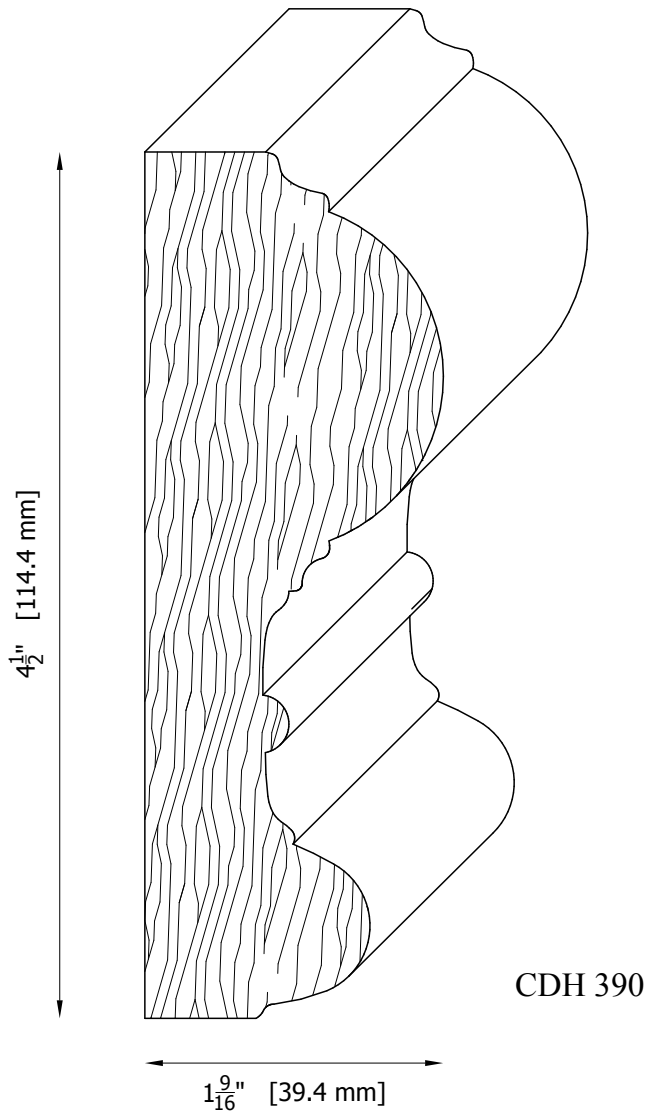

CHATEAU CHAIR MOULDING PATTERNS

CDH 325-A W: $2 \frac{3}{8}" \times \frac{3}{8}"$
[61.0 x 10.0 mm]

CDH 325-B W: $3 \frac{1}{8}" \times \frac{3}{8}"$
[79.4 x 10.0 mm]

CDH 326 W: $6" \times 1 \frac{1}{16}"$
[152.4 x 27.0 mm]

CDH 340-A W: $2 \frac{1}{2}" \times \frac{13}{16}"$
[64.0 x 21.0 mm]

CDH 341 W: $2 \frac{1}{8}" \times \frac{3}{8}"$
[53.6 x 9.5 mm]

CDH 364 W: $1 \frac{3}{4}" \times \frac{3}{8}"$
[44.2 x 9.5 mm]

CHATEAU CHAIR MOULDING PATTERNS

CHATEAU CHAIR MOULDING PATTERNS

CHATEAU CHAIR MOULDING PATTERNS

CHATEAU CHAIR MOULDING PATTERNS

CHATEAU CHAIR MOULDING PATTERNS

CDH 306-A W: 4" x 13/16"
[101.6 x 20.6 mm]
Back reveal

CDH 306-B W: 2 1/2" x 1"
[63.5 x 25.4 mm]
NO Back reveal

CHATEAU CHAIR MOULDING PATTERNS

CHATEAU CHAIR MOULDING PATTERNS

CHATEAU CHAIR MOULDING PATTERNS

CDH 348

CDH 348-A W: $5\frac{5}{8}$ " x $1\frac{1}{2}$ "
[142.9 x 38.1 mm]

CHATEAU CHAIR MOULDING PATTERNS