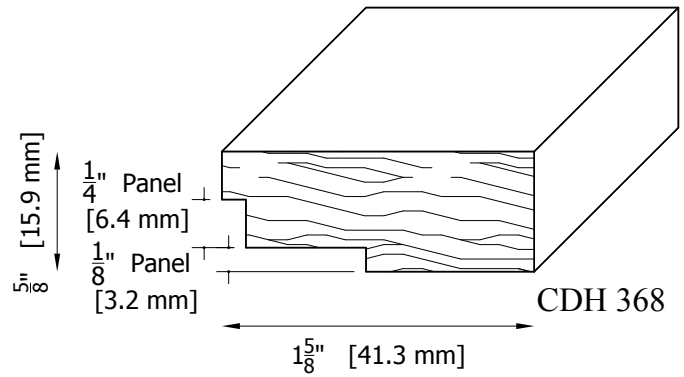

CHATEAU CHAIR MOULDING PATTERNS