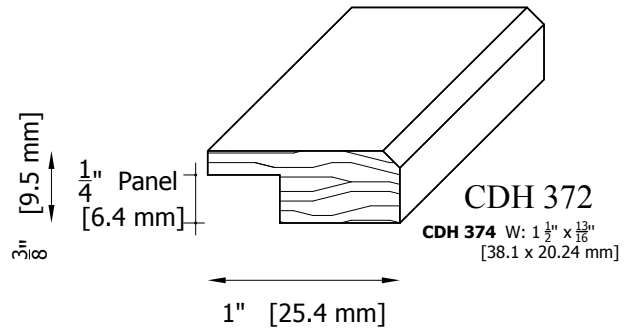

CHATEAU CHAIR MOULDING PATTERNS

CDH 325-A W: $2 \frac{3}{8}" \times \frac{3}{8}"$
[61.0 x 10.0 mm]

CDH 325-B W: $3 \frac{1}{8}" \times \frac{3}{8}"$
[79.4 x 10.0 mm]

CDH 326 W: $6" \times 1 \frac{1}{16}"$
[152.4 x 27.0 mm]

CDH 340-A W: $2 \frac{1}{2}" \times \frac{13}{16}"$
[64.0 x 21.0 mm]

CDH 341 W: $2 \frac{1}{8}" \times \frac{3}{8}"$
[53.6 x 9.5 mm]

CDH 364 W: $1 \frac{3}{4}" \times \frac{3}{8}"$
[44.2 x 9.5 mm]

CHATEAU CHAIR MOULDING PATTERNS

CHATEAU CHAIR MOULDING PATTERNS

CHATEAU CHAIR MOULDING PATTERNS

CHATEAU CHAIR MOULDING PATTERNS

CHATEAU CHAIR MOULDING PATTERNS

CDH 306-A W: 4" x 13/16"
[101.6 x 20.6 mm]
Back reveal

CDH 306-B W: 2 1/2" x 1"
[63.5 x 25.4 mm]
NO Back reveal