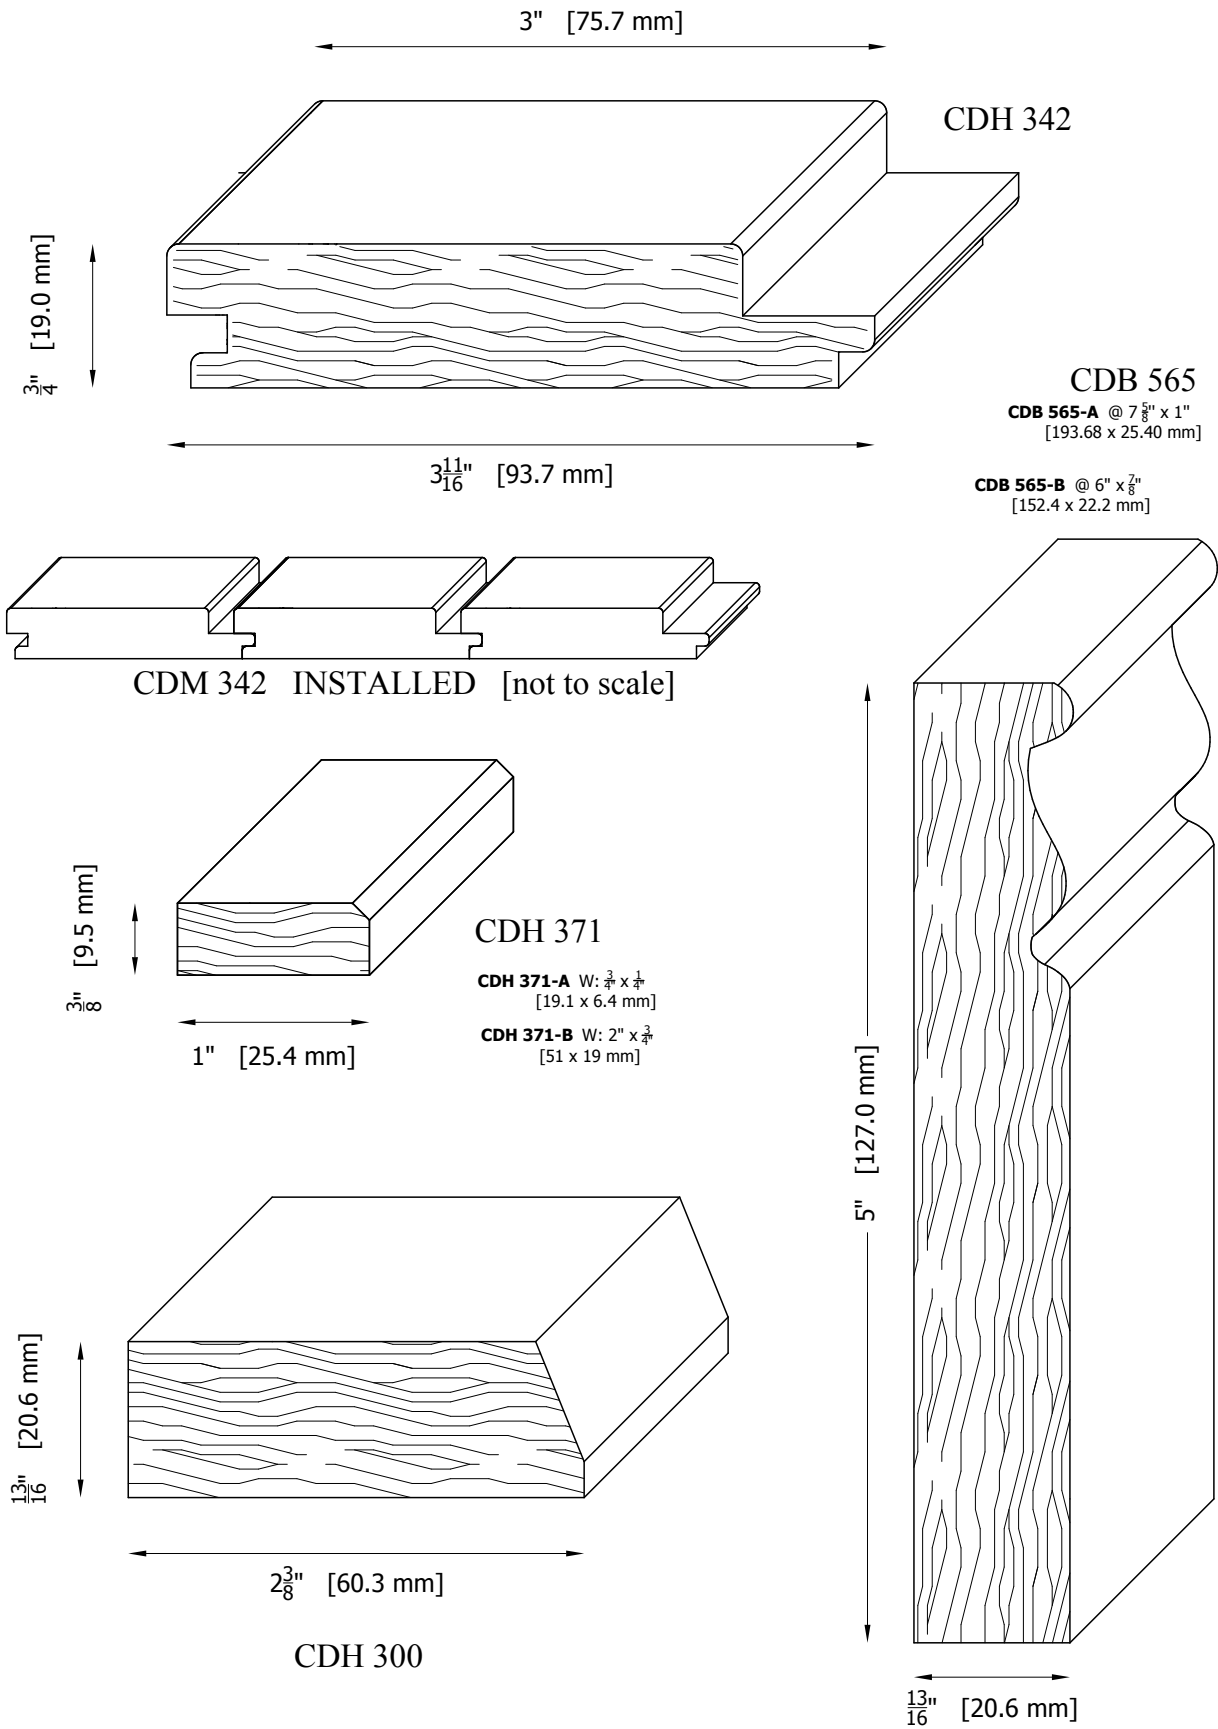

CHATEAU CHAIR MOULDING PATTERNS

CDH 325-A W: $2 \frac{3}{8}" \times \frac{3}{8}"$
[61.0 x 10.0 mm]

CDH 325-B W: $3 \frac{1}{8}" \times \frac{3}{8}"$
[79.4 x 10.0 mm]

CDH 326 W: $6" \times 1 \frac{1}{16}"$
[152.4 x 27.0 mm]

CDH 340-A W: $2 \frac{1}{2}" \times \frac{13}{16}"$
[64.0 x 21.0 mm]

CDH 341 W: $2 \frac{1}{8}" \times \frac{3}{8}"$
[53.6 x 9.5 mm]

CDH 364 W: $1 \frac{3}{4}" \times \frac{3}{8}"$
[44.2 x 9.5 mm]

CHATEAU CHAIR MOULDING PATTERNS

CHATEAU CHAIR MOULDING PATTERNS

CHATEAU CHAIR MOULDING PATTERNS

CHATEAU CHAIR MOULDING PATTERNS

CHATEAU CHAIR MOULDING PATTERNS

CDH 306-A W: 4" x 13/16"
[101.6 x 20.6 mm]
Back reveal

CDH 306-B W: 2 1/2" x 1"
[63.5 x 25.4 mm]
NO Back reveal