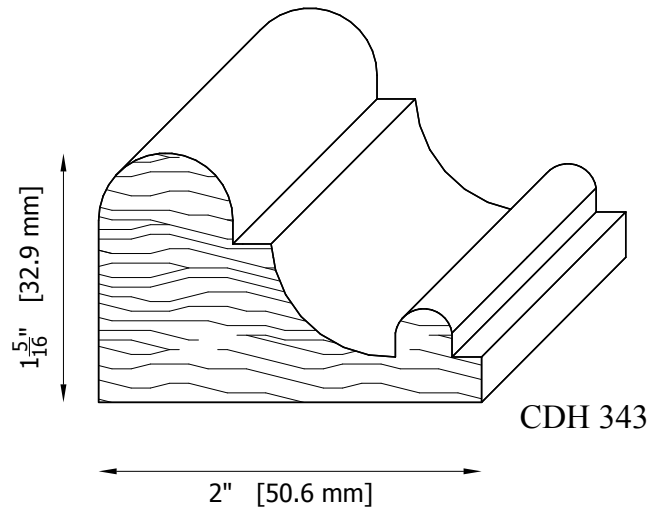

CHATEAU CHAIR MOULDING PATTERNS

CDH 325-A W: $2 \frac{3}{8}" \times \frac{3}{8}"$
[61.0 x 10.0 mm]

CDH 325-B W: $3 \frac{1}{8}" \times \frac{3}{8}"$
[79.4 x 10.0 mm]

CDH 326 W: $6" \times 1 \frac{1}{16}"$
[152.4 x 27.0 mm]

CDH 340-A W: $2 \frac{1}{2}" \times \frac{13}{16}"$
[64.0 x 21.0 mm]

CDH 341 W: $2 \frac{1}{8}" \times \frac{3}{8}"$
[53.6 x 9.5 mm]

CDH 364 W: $1 \frac{3}{4}" \times \frac{3}{8}"$
[44.2 x 9.5 mm]

CHATEAU CHAIR MOULDING PATTERNS

CHATEAU CHAIR MOULDING PATTERNS

CHATEAU CHAIR MOULDING PATTERNS

CHATEAU CHAIR MOULDING PATTERNS

CHATEAU CHAIR MOULDING PATTERNS

CDH 306-A W: 4" x 13/16"
[101.6 x 20.6 mm]
Back reveal

CDH 306-B W: 2 1/2" x 1"
[63.5 x 25.4 mm]
NO Back reveal