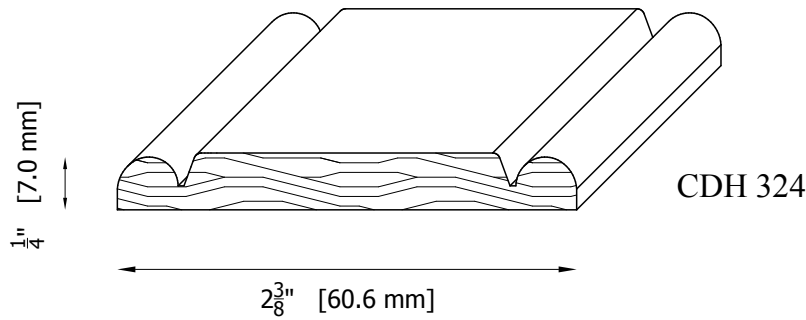

CHATEAU CHAIR MOULDING PATTERNS

CDH 325-A W: $2 \frac{3}{8}" \times \frac{3}{8}"$
[61.0 x 10.0 mm]

CDH 325-B W: $3 \frac{1}{8}" \times \frac{3}{8}"$
[79.4 x 10.0 mm]

CDH 326 W: $6" \times 1 \frac{1}{16}"$
[152.4 x 27.0 mm]

CDH 340-A W: $2 \frac{1}{2}" \times \frac{13}{16}"$
[64.0 x 21.0 mm]

CDH 341 W: $2 \frac{1}{8}" \times \frac{3}{8}"$
[53.6 x 9.5 mm]

CDH 364 W: $1 \frac{3}{4}" \times \frac{3}{8}"$
[44.2 x 9.5 mm]

CHATEAU CHAIR MOULDING PATTERNS

CHATEAU CHAIR MOULDING PATTERNS

CHATEAU CHAIR MOULDING PATTERNS

CHATEAU CHAIR MOULDING PATTERNS

CHATEAU CHAIR MOULDING PATTERNS

CDH 306-A W: 4" x 13/16"
[101.6 x 20.6 mm]
Back reveal

CDH 306-B W: 2 1/2" x 1"
[63.5 x 25.4 mm]
NO Back reveal