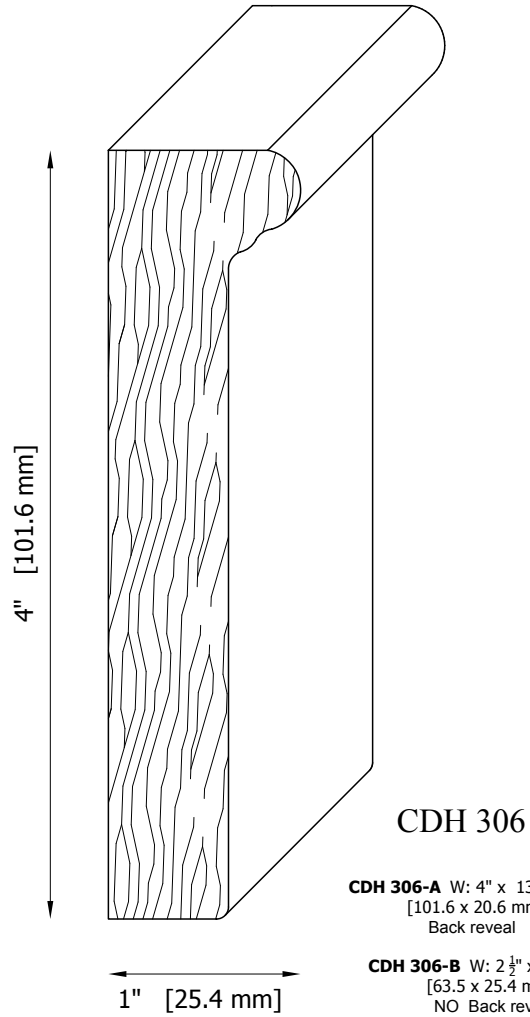

CHATEAU CHAIR MOULDING PATTERNS

CDH 325-A W: $2 \frac{3}{8}" \times \frac{3}{8}"$
[61.0 x 10.0 mm]

CDH 325-B W: $3 \frac{1}{8}" \times \frac{3}{8}"$
[79.4 x 10.0 mm]

CDH 326 W: $6" \times 1 \frac{1}{16}"$
[152.4 x 27.0 mm]

CDH 340-A W: $2 \frac{1}{2}" \times \frac{13}{16}"$
[64.0 x 21.0 mm]

CDH 341 W: $2 \frac{1}{8}" \times \frac{3}{8}"$
[53.6 x 9.5 mm]

CDH 364 W: $1 \frac{3}{4}" \times \frac{3}{8}"$
[44.2 x 9.5 mm]

CHATEAU CHAIR MOULDING PATTERNS

CHATEAU CHAIR MOULDING PATTERNS

CHATEAU CHAIR MOULDING PATTERNS

CHATEAU CHAIR MOULDING PATTERNS

CHATEAU CHAIR MOULDING PATTERNS

CDH 306-A W: 4" x 13/16"
[101.6 x 20.6 mm]
Back reveal

CDH 306-B W: 2 1/2" x 1"
[63.5 x 25.4 mm]
NO Back reveal

CHATEAU CHAIR MOULDING PATTERNS

CHATEAU CHAIR MOULDING PATTERNS

CHATEAU CHAIR MOULDING PATTERNS

CDH 348

CDH 348-A W: $5\frac{5}{8}$ " x $1\frac{1}{2}$ "
[142.9 x 38.1 mm]

CHATEAU CHAIR MOULDING PATTERNS