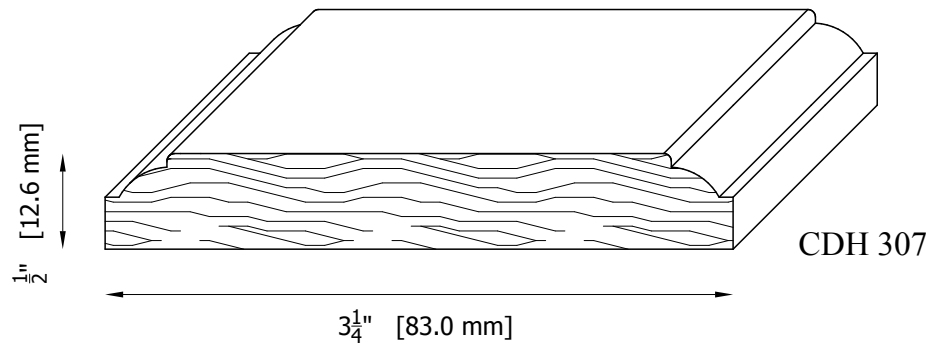

CHATEAU CHAIR MOULDING PATTERNS

CDH 325-A W: $2 \frac{3}{8}" \times \frac{3}{8}"$
[61.0 x 10.0 mm]

CDH 325-B W: $3 \frac{1}{8}" \times \frac{3}{8}"$
[79.4 x 10.0 mm]

CDH 326 W: $6" \times 1 \frac{1}{16}"$
[152.4 x 27.0 mm]

CDH 340-A W: $2 \frac{1}{2}" \times \frac{13}{16}"$
[64.0 x 21.0 mm]

CDH 341 W: $2 \frac{1}{8}" \times \frac{3}{8}"$
[53.6 x 9.5 mm]

CDH 364 W: $1 \frac{3}{4}" \times \frac{3}{8}"$
[44.2 x 9.5 mm]

CHATEAU CHAIR MOULDING PATTERNS

CHATEAU CHAIR MOULDING PATTERNS

CHATEAU CHAIR MOULDING PATTERNS

CHATEAU CHAIR MOULDING PATTERNS

CHATEAU CHAIR MOULDING PATTERNS

CDH 306-A W: 4" x 13/16"
[101.6 x 20.6 mm]
Back reveal

CDH 306-B W: 2 1/2" x 1"
[63.5 x 25.4 mm]
NO Back reveal