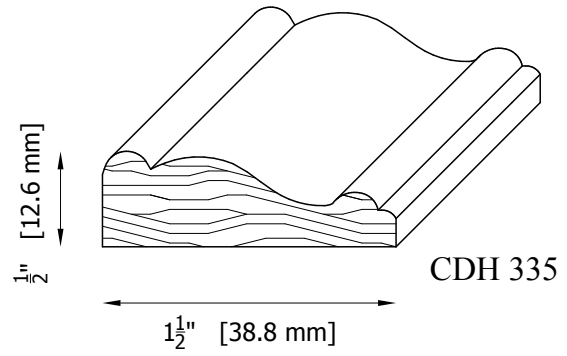

CHATEAU CHAIR MOULDING PATTERNS

CDH 325-A W: $2 \frac{3}{8}" \times \frac{3}{8}"$
[61.0 x 10.0 mm]

CDH 325-B W: $3 \frac{1}{8}" \times \frac{3}{8}"$
[79.4 x 10.0 mm]

CDH 326 W: $6" \times 1 \frac{1}{16}"$
[152.4 x 27.0 mm]

CDH 340-A W: $2 \frac{1}{2}" \times \frac{13}{16}"$
[64.0 x 21.0 mm]

CDH 341 W: $2 \frac{1}{8}" \times \frac{3}{8}"$
[53.6 x 9.5 mm]

CDH 364 W: $1 \frac{3}{4}" \times \frac{3}{8}"$
[44.2 x 9.5 mm]

CHATEAU CHAIR MOULDING PATTERNS

CHATEAU CHAIR MOULDING PATTERNS

CHATEAU CHAIR MOULDING PATTERNS

CHATEAU CHAIR MOULDING PATTERNS

CHATEAU CHAIR MOULDING PATTERNS

CDH 306-A W: 4" x 13/16"
[101.6 x 20.6 mm]
Back reveal

CDH 306-B W: 2 1/2" x 1"
[63.5 x 25.4 mm]
NO Back reveal