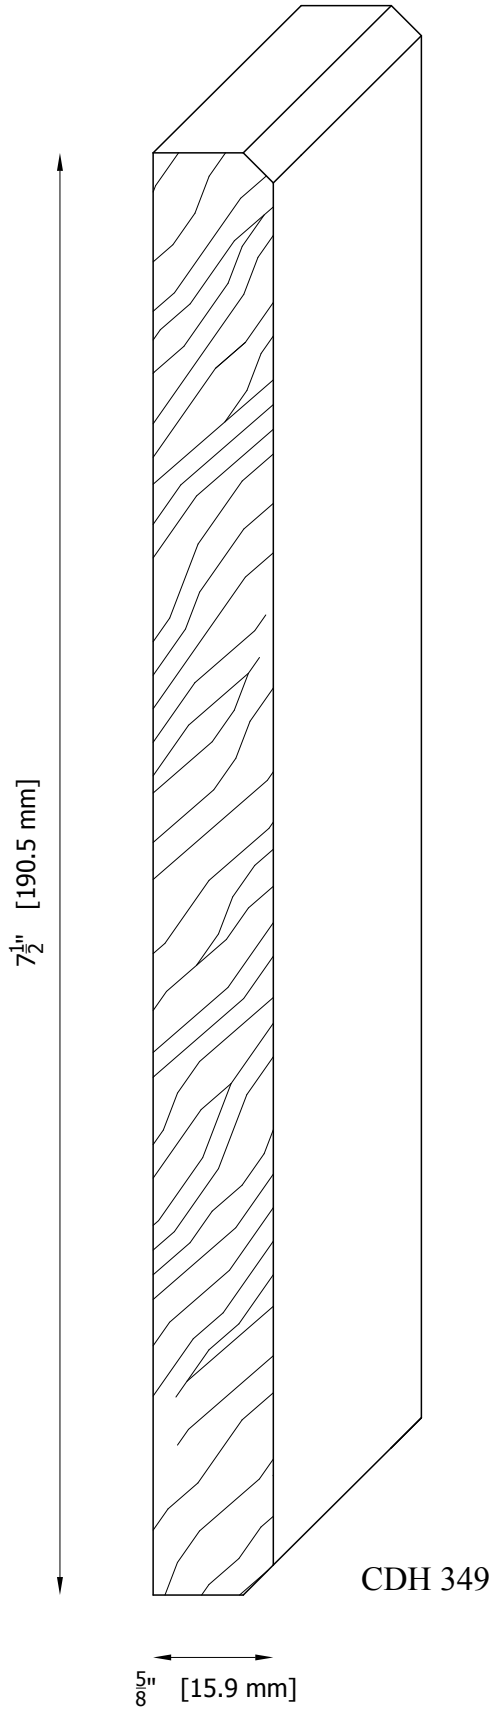

CHATEAU CHAIR MOULDING PATTERNS

CDH 325-A W: $2 \frac{3}{8}" \times \frac{3}{8}"$
[61.0 x 10.0 mm]

CDH 325-B W: $3 \frac{1}{8}" \times \frac{3}{8}"$
[79.4 x 10.0 mm]

CDH 326 W: $6" \times 1 \frac{1}{16}"$
[152.4 x 27.0 mm]

CDH 340-A W: $2 \frac{1}{2}" \times \frac{13}{16}"$
[64.0 x 21.0 mm]

CDH 341 W: $2 \frac{1}{8}" \times \frac{3}{8}"$
[53.6 x 9.5 mm]

CDH 364 W: $1 \frac{3}{4}" \times \frac{3}{8}"$
[44.2 x 9.5 mm]

CHATEAU CHAIR MOULDING PATTERNS

CHATEAU CHAIR MOULDING PATTERNS

CHATEAU CHAIR MOULDING PATTERNS

CHATEAU CHAIR MOULDING PATTERNS

CHATEAU CHAIR MOULDING PATTERNS

CDH 306-A W: 4" x 13/16"
[101.6 x 20.6 mm]
Back reveal

CDH 306-B W: 2 1/2" x 1"
[63.5 x 25.4 mm]
NO Back reveal

CHATEAU CHAIR MOULDING PATTERNS

CHATEAU CHAIR MOULDING PATTERNS

CHATEAU CHAIR MOULDING PATTERNS

CDH 348

CDH 348-A W: $5\frac{5}{8}$ " x $1\frac{1}{2}$ "
[142.9 x 38.1 mm]

CHATEAU CHAIR MOULDING PATTERNS