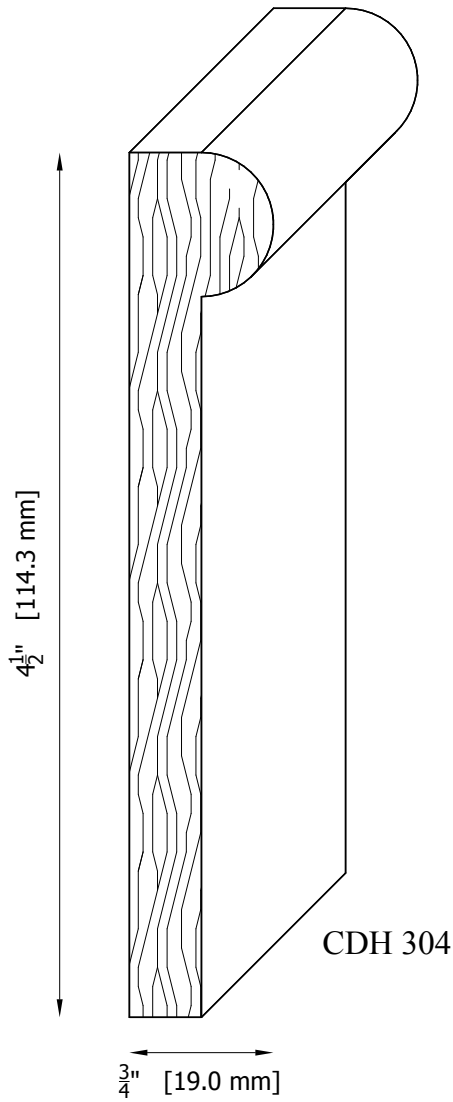

CHATEAU CHAIR MOULDING PATTERNS

CDH 325-A W: $2 \frac{3}{8}" \times \frac{3}{8}"$
[61.0 x 10.0 mm]

CDH 325-B W: $3 \frac{1}{8}" \times \frac{3}{8}"$
[79.4 x 10.0 mm]

CDH 326 W: $6" \times 1 \frac{1}{16}"$
[152.4 x 27.0 mm]

CDH 340-A W: $2 \frac{1}{2}" \times \frac{13}{16}"$
[64.0 x 21.0 mm]

CDH 341 W: $2 \frac{1}{8}" \times \frac{3}{8}"$
[53.6 x 9.5 mm]

CDH 364 W: $1 \frac{3}{4}" \times \frac{3}{8}"$
[44.2 x 9.5 mm]

CHATEAU CHAIR MOULDING PATTERNS

CHATEAU CHAIR MOULDING PATTERNS

CHATEAU CHAIR MOULDING PATTERNS

CHATEAU CHAIR MOULDING PATTERNS

CHATEAU CHAIR MOULDING PATTERNS

CDH 306-A W: 4" x 13/16"
[101.6 x 20.6 mm]
Back reveal

CDH 306-B W: 2 1/2" x 1"
[63.5 x 25.4 mm]
NO Back reveal

CHATEAU CHAIR MOULDING PATTERNS

CHATEAU CHAIR MOULDING PATTERNS

CHATEAU CHAIR MOULDING PATTERNS

CDH 348

CDH 348-A W: $5\frac{5}{8}$ " x $1\frac{1}{2}$ "
[142.9 x 38.1 mm]

CHATEAU CHAIR MOULDING PATTERNS