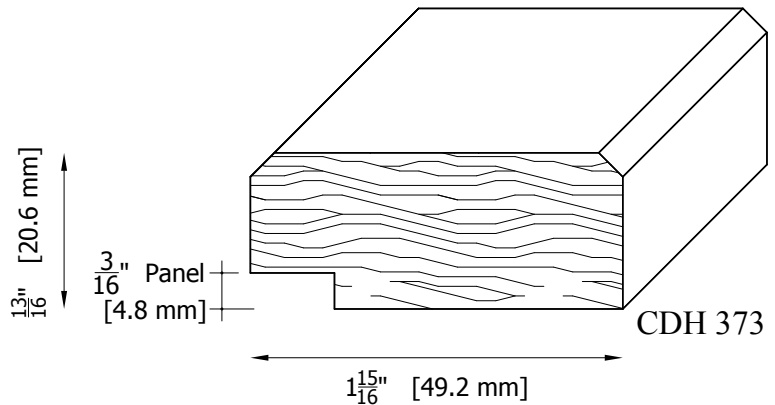

CHATEAU CHAIR MOULDING PATTERNS