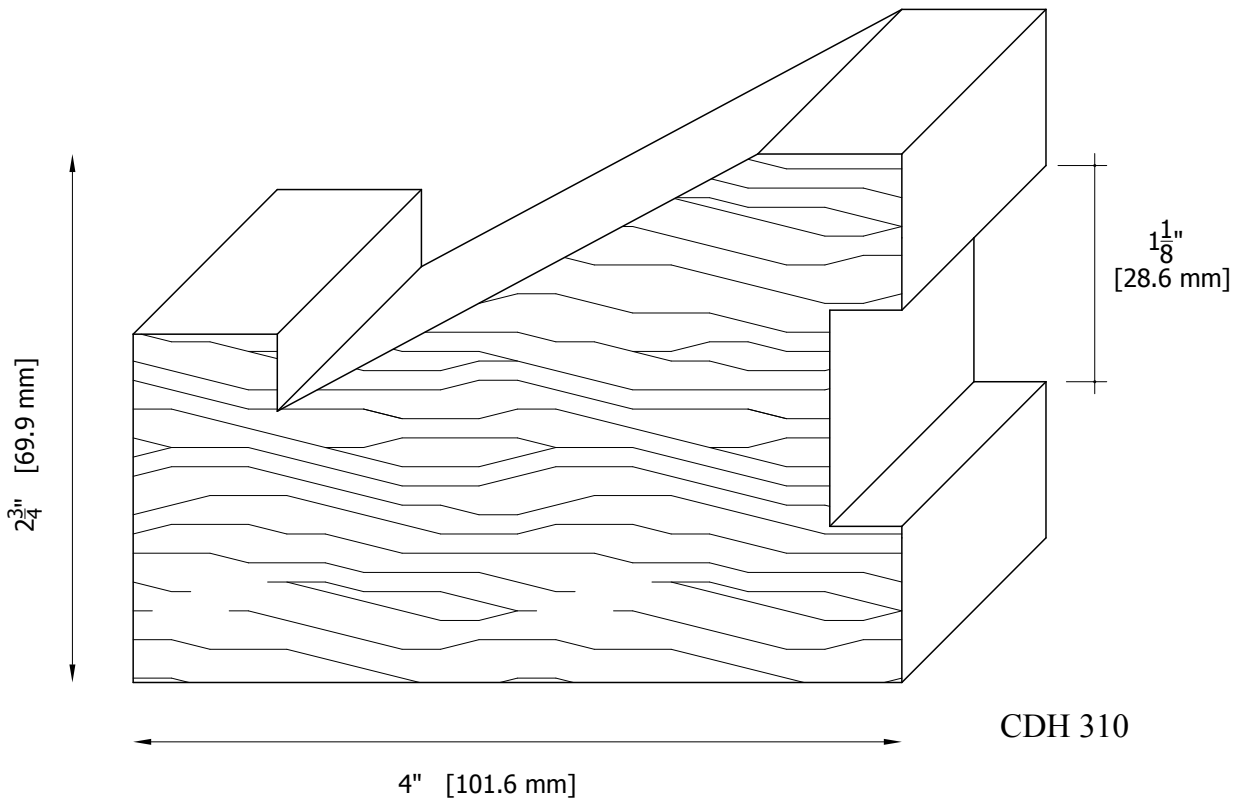

CHATEAU CHAIR MOULDING PATTERNS

CHATEAU CHAIR MOULDING PATTERNS

CHATEAU CHAIR MOULDING PATTERNS

CDH 348

CDH 348-A W: $5\frac{5}{8}$ " x $1\frac{1}{2}$ "
[142.9 x 38.1 mm]

CHATEAU CHAIR MOULDING PATTERNS