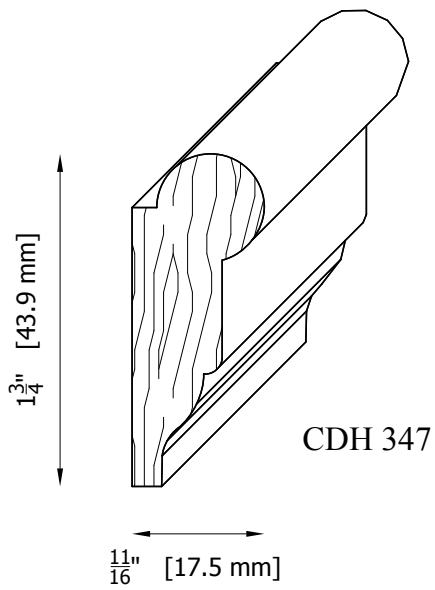

CHATEAU CHAIR MOULDING PATTERNS

CDH 325-A W: $2 \frac{3}{8}" \times \frac{3}{8}"$
[61.0 x 10.0 mm]

CDH 325-B W: $3 \frac{1}{8}" \times \frac{3}{8}"$
[79.4 x 10.0 mm]

CDH 326 W: $6" \times 1 \frac{1}{16}"$
[152.4 x 27.0 mm]

CDH 340-A W: $2 \frac{1}{2}" \times \frac{13}{16}"$
[64.0 x 21.0 mm]

CDH 341 W: $2 \frac{1}{8}" \times \frac{3}{8}"$
[53.6 x 9.5 mm]

CDH 364 W: $1 \frac{3}{4}" \times \frac{3}{8}"$
[44.2 x 9.5 mm]

CHATEAU CHAIR MOULDING PATTERNS

CHATEAU CHAIR MOULDING PATTERNS

CHATEAU CHAIR MOULDING PATTERNS

CHATEAU CHAIR MOULDING PATTERNS

CHATEAU CHAIR MOULDING PATTERNS

CDH 306-A W: 4" x 13/16"
[101.6 x 20.6 mm]
Back reveal

CDH 306-B W: 2 1/2" x 1"
[63.5 x 25.4 mm]
NO Back reveal