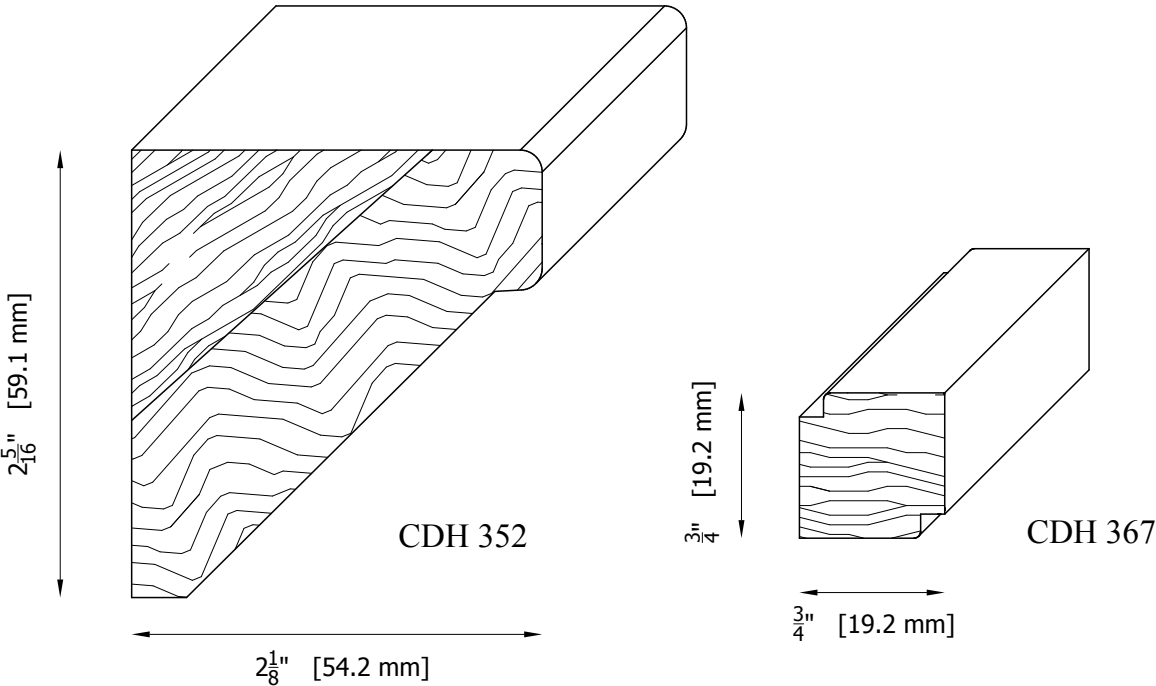

CHATEAU CHAIR MOULDING PATTERNS