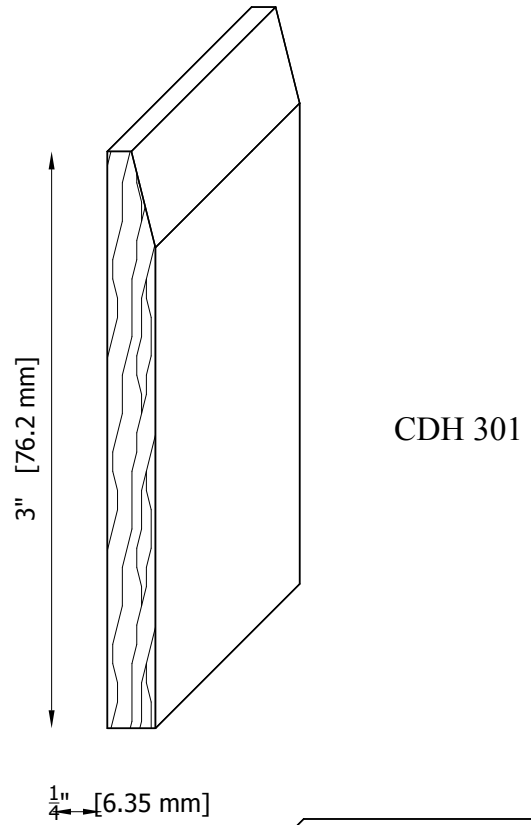

CHATEAU CHAIR MOULDING PATTERNS

CDH 325-A W: $2 \frac{3}{8}" \times \frac{3}{8}"$
[61.0 x 10.0 mm]

CDH 325-B W: $3 \frac{1}{8}" \times \frac{3}{8}"$
[79.4 x 10.0 mm]

CDH 326 W: $6" \times 1 \frac{1}{16}"$
[152.4 x 27.0 mm]

CDH 340-A W: $2 \frac{1}{2}" \times \frac{13}{16}"$
[64.0 x 21.0 mm]

CDH 341 W: $2 \frac{1}{8}" \times \frac{3}{8}"$
[53.6 x 9.5 mm]

CDH 364 W: $1 \frac{3}{4}" \times \frac{3}{8}"$
[44.2 x 9.5 mm]

CHATEAU CHAIR MOULDING PATTERNS

CHATEAU CHAIR MOULDING PATTERNS

CHATEAU CHAIR MOULDING PATTERNS

CHATEAU CHAIR MOULDING PATTERNS

CHATEAU CHAIR MOULDING PATTERNS

CDH 306-A W: 4" x 13/16"
[101.6 x 20.6 mm]
Back reveal

CDH 306-B W: 2 1/2" x 1"
[63.5 x 25.4 mm]
NO Back reveal

CHATEAU CHAIR MOULDING PATTERNS

CHATEAU CHAIR MOULDING PATTERNS

CHATEAU CHAIR MOULDING PATTERNS

CDH 348

CDH 348-A W: $5\frac{5}{8}$ " x $1\frac{1}{2}$ "
[142.9 x 38.1 mm]

CHATEAU CHAIR MOULDING PATTERNS